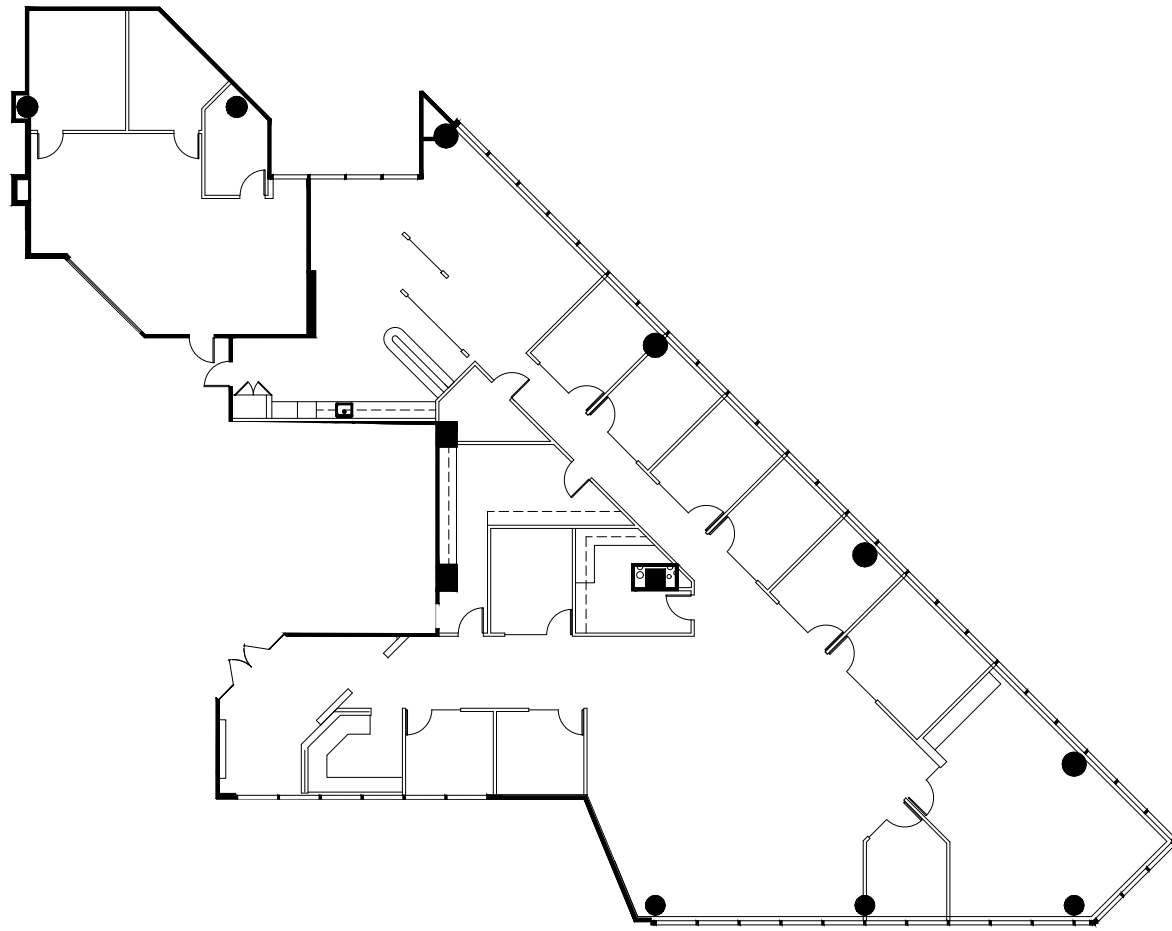

KEY PLAN

Leasing Contact: Greg Frankum 404.842.6565 | Matt Spickard 404.842.6566