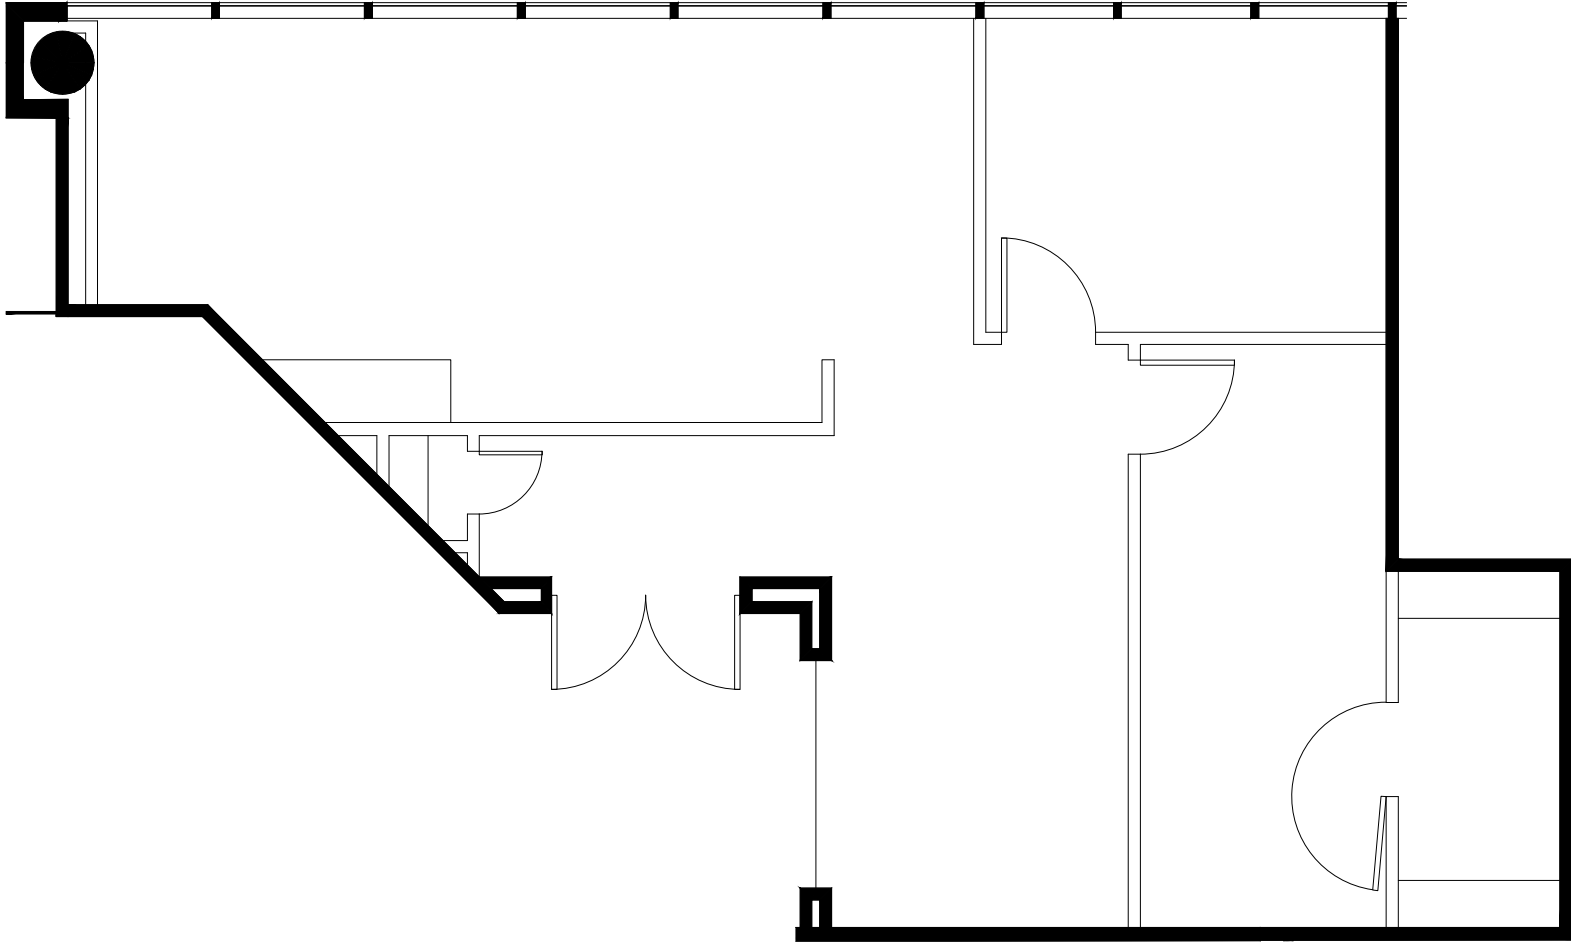

KEY PLAN

Leasing Contact: Greg Frankum 404.842.6565 | Matt Spickard 404.842.6566